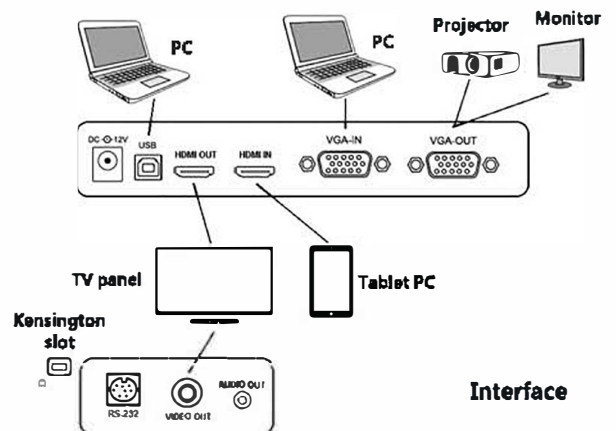

R & B COMPUTER SYSTEMS LTD.

力衡電腦系統有限公司

2749 3325

www.rnb.com.hk
rnb@rnb.com.hk

RoHS

CE

FULLHD
1080p

HDMI