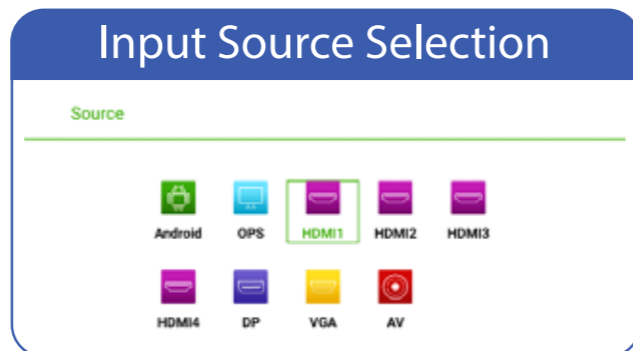

Zero Training Easy Operation

With its simple user interface no training needed to learn TRU TOUCH. Simply following the icon and use TRU TOUCH basic function without any difficulty.