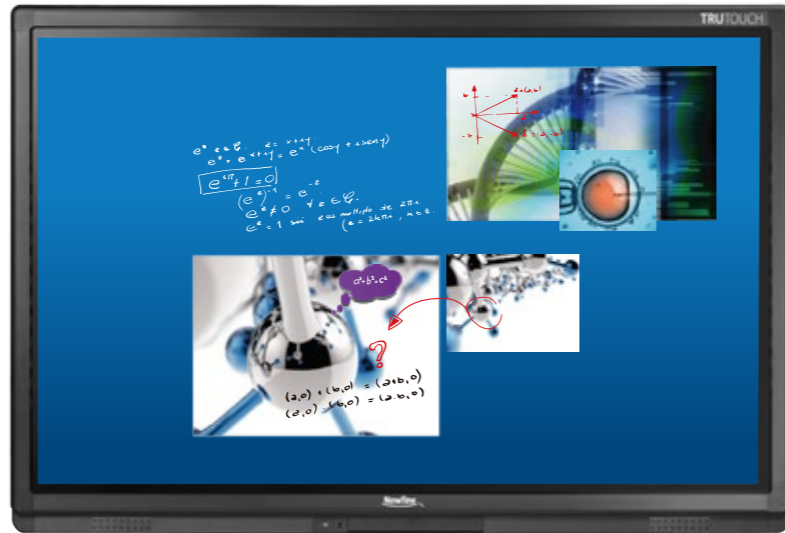

## Zero Training Easy Operation

With its simple user interface no training needed to learn TRU TOUCH. Simply following the icon and use TRU TOUCH basic function without any difficulty.

## Responsive 10 points Touch

TRU TOUCH supports multi-touch to 10 points. Creating the interaction environment for conference room.

## Support Multiple Input & Output

TRU TOUCH allows users to share information by their own devices. You may find all of the major I/O ports on TRU TOUCH front sides and rear sides as well.

VGA	HDMI	TOUCH-USB	Micro SD	USB	AUDIO
IN x 1	IN x 4, Out x 1	x 4	IN x 1	Android x 2 PC x 2	Audio In (VGA) x1 Audio Out x 1 Earphone x1
MIC	DisplayTouch	RS232	LAN	AV-IN	
IN x 1	IN x 1	x 1	x 2	x 1	