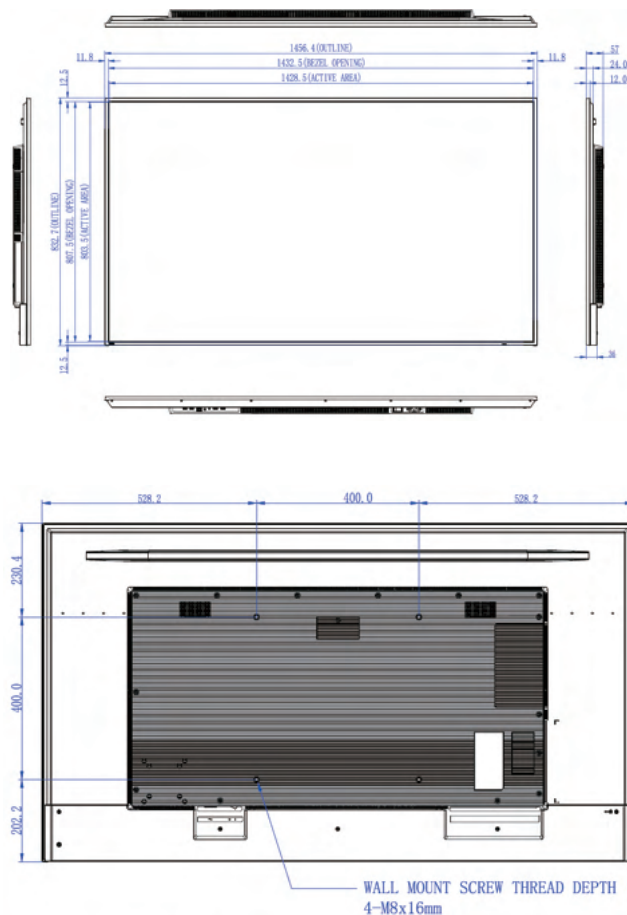

Spec - SL6504

Panel	
Screen Size	65"
Lightsource	Direct LED
Resolution (pixels)	UHD 3840 × 2160
Active Area (mm)	1428.5 (H) × 803.5 (V)
Brightness (typical) (nits; cd/m2)	500 nits
Contrast Ratio (typical)	1200:1
Light Life (typical)	50,000hrs
Display Orientation	Landscape / Portrait
Operation Hours	24 hours / 7 days
Color Gamut	NTSC 72%
Pantone Certified	PANTONE + PANTONE SkinTone
Picture Mode	M-Book mode/Pantone mode/ e-book/coding
Platform	
Memory | Storage | OS	8GB | 64GB | Android 13.0 EDLA
Speaker	
Internal Speaker	10W × 2
Connectivity	
HDMI in	×2 (2.0 × 2)
Line out (3.5mm)	x 1
Ethernet LAN	1 × 10 / 100 Mbps (Android)
USB (Type A)	×2 (2.0 × 2)
RS232 (in | out)	×1 | ×1
Power (AC) Input	x 1
Mechanical	
Weight (product)	20kg
Dimension (W×H×D) (mm)	1456.4 × 833.7 × 57
Bezel width (T | B | L | R)	12.5 | 12.5 | 11.8 | 11.8
Wall Mounting (VESA) (mm) (Screw type /Max. length)	4 - M8 × 16L
Power	
Voltage	110V ~ 240V, 50Hz / 60Hz
Typical (Watt)	110.3 W
Environment	
Operation Temperature	0°C ~ 40°C | 32°F ~ 104°F
Storage Temperature	-10°C ~ 60°C | 14°F ~ 140°F
OSD	
On-Screen Display Languages	28L (AR, CS, DA, DE, EL, EN, ES-ES, FA, FI, FR, HE, HU, ID, IT, JA, KO, NB, NL, PL, PT- BR, RO, RU, SV, TH, TR, VI, ZH-CN, ZH-TW)
Package	
Remote Controller	Yes
Power Cord	By region
Cables	1 × HDMI (1.5 m | 4.9 ft)
Software	
Google EDLA Certified	Yes
Device Management Solution (DMS)	Yes
Account Management System (AMS)	Yes
X-Sign 3.0	Yes
InstaShare 2	Yes

Dimension