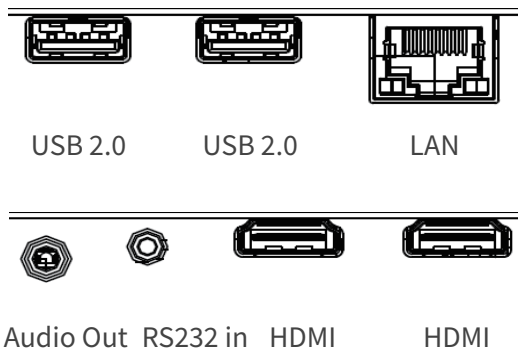

Input and Output terminals

BenQ Intelligent Technology (Hong Kong) Company Limited
Unit A-2, 10/F, Tin On Industrial Building,
777-779 Cheung Sha Wan Road,
Lai Chi Kok, Kowloon, Hong Kong
Tel : +852-2330-6760
Fax : +852-2330-6353

©2024 BenQ Corp. Specification may vary by region, please visit your local stores for details.
Actual product's features and specifications are subject to change without notice.

Dealer's Stamp

Because it matters