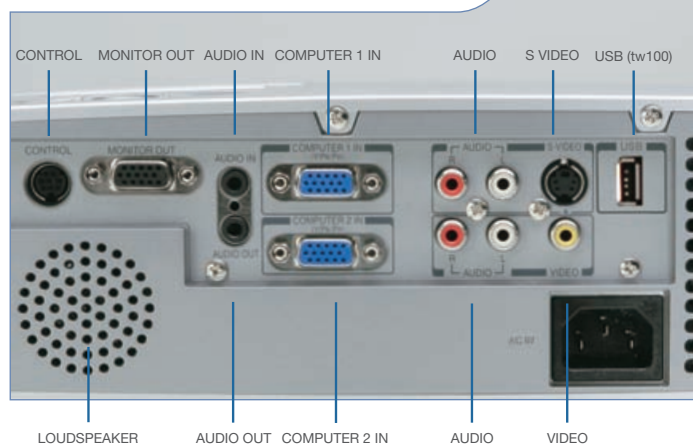

- **Display** 0.55" DMD Chip™*
- **Resolution** XGA 1,024 x 768
- **Brightness** 2,600 ANSI-lumens
- **Colour reproduction** 16.7 mio. colours
- **Contrast** 2,000:1
- **Projection format** 4:3 switchable to 16:9
- **Lamp** 275 W (TLPLW10LAMP)
- **Max. lamp life** up to max. 2,000 hours/
  up to max. 3,000 hours in ECO mode
- **Lens** F = 2.07 - 2.64 / f = 20.5 - 32.8 mm wide angle
  t100: manual zoom and focus
  tw100: power zoom, auto focus
- **Zoom ratio** 1.6 x (large zoom zone)
- **Throw ratio** 1.8 - 2.8 : 1
- **Frequencies (hor./vert.)** 15 - 120 kHz / 50 - 150 Hz
- **Projection** front, rear and ceiling
- **Digital keystone correction** vertical +/- 30°
- **Picture size (diagonal)** 0.76 m - 7.62 m
- **Projection distance** 1.07 m - 11.09 m
- **Input signal** NTSC / PAL / SECAM 480i, 480p, 576i, 576p, 720p, 1,080i, VGA / SVGA / XGA, SXGA + UXGA (compr.)
- **Inputs** 2 x RGB (D-sub 15), S-video, composite video (RCA), 3 x audio (2 x RCA, 1 x stereo mini jack),
  tw100: USB Typ A
- **Outputs** monitor (D-sub 15), audio (stereo mini jack)
- **Serial Interface** RS-232C (mini DIN 8pin)
- **Power supply** AC 100 - 240V, 50/60 Hz
- **Loudspeaker** 1 W (mono)
- **Dimensions (W x H x D)** 300 x 99 x 218 mm
- **Weight** t100: 2,9 kg, tw100: 3,0 kg
- **Features** user logo, password protection, key lock, NCE 2, resize- and black board-function, when "Power OFF" immediately off, ECO mode, auto V keystone correction, DDC compatible (blue terminal)
  tw100: auto focus, power zoom, USB reader (type A), wireless LAN
- **Accessories** remote control with laserpointer and batteries, owners manual (CD ROM), audio-, S-video-, RGB- and power cable, softcase,
  tw100: WLAN card and software
- **Options** trolley, spare lamp, camera c001, ceiling mount
- **Wireless communication (tw100)** WLAN capable with WLAN card, wireless LAN (IEEE802.11b/g), 64/128 bit encoding, wep+

picture size (diagonal in m)	projection distance a (m)	
	min length (zooming max)	max length (zooming min)
0.76	1.07	1.75
1.02	1.45	2.35
1.52	2.19	3.55
2.03	2.93	4.74
2.54	3.67	5.93
3.81	5.53	8.92
5.08	7.38	-
6.35	9.24	-
7.62	11.09	-