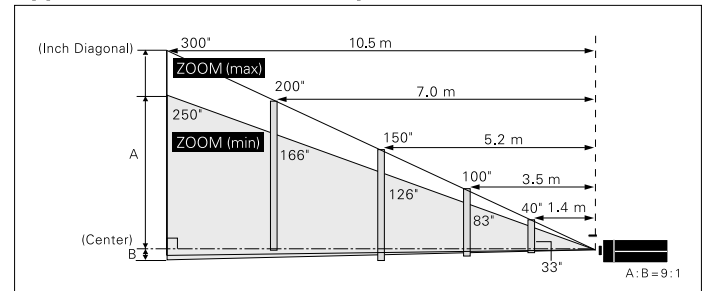

## Specifications

Model name	PLC-XU78	PLC-XU75
Panels	0.63-inch TFT p-Si x 3	
No. of pixels	2,359,296 (1024 x 768 dots)	
Lamp Wattage	220 W UHP	200 W UHP
Brightness (typical)	3000 lm	2500 lm
Uniformity	85 % (corner to center)	
Projection lens	F1.65-1.81, f=22.5-27 mm	
Screen size	40"-300" 1.4-12.6 m (100" at 3.5 - 4.2 m)	
Zoom / Focus	1:1.2 Manual driven U:D= 9:1	
HDTV signals	480i, 480p, 575i, 575p, 720p, 1035i, and 1080i	
Color systems	PAL / SECAM / NTSC4.43 / PAL-M / N	
Video signal	Composite, D-sub 15-pin for component	
Video terminals	RCA : Video Mini-DIN 4-pin : S-Video 1-Input	
Computer compatibility	UXGA / WXGA / SXGA / XGA / SVGA / VGA / MAC analog	
Computer terminals	D-sub for Input, D-sub 15 pin for input or monitor out	
Audio	RCA (L / R) for video input Mini-Jack (stereo) for computer input Mini-Jack (stereo) for output (variable)	
Communication terminals	Service Port (RS-232C), USB type B	
Presentation tools	Freeze / Digital Zoom / No Show / Page 1 / Etc	
Other features	Progressive, 3-2 pull down, & 2-2 pull down user logo	
Scanning frequency	H sync: - 100 kHz, V sync: - 100 Hz, dot clock: 140 MHz	
Sound output	1.0 W Mono	
Voltage	100 V-240 V AC (auto voltage)	
Dimensions (W x H x D)	335 x 79.7 x 238.4 mm (not including adjustable feet)	
Weight	3.1 kg (6.8 lbs)	

## Approximate throw distance / picture size (1.2x zoom lens model)

Screen Size (W x H) mm	40"	100"	150"	200"	300"
4 : 3 aspect ratio	813 x 610	2032 x 1524	3048 x 2286	4064 x 3048	6095 x 4572
Zoom (min)	1.6 m	4.2 m	6.3 m	8.4 m	12.6 m
Zoom (max)	1.4 m	3.5 m	5.2 m	7.0 m	10.5 m