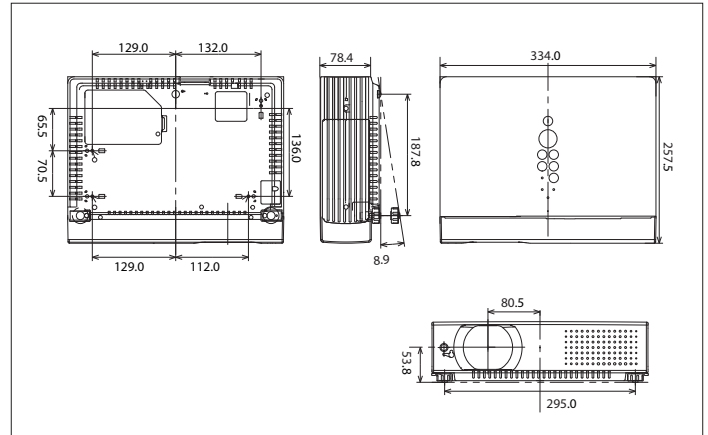

External dimensions (unit:mm)

All products manufactured by the Projector Integrated Business Unit of SANYO's DI Company employ a quality management system that has undergone the inspection and registration process of the ISO 9001:2000 international standard.

SANYO's DI Company has received ISO 14001 certification for the environmental management system used in its factory.

Pixelworks ICs are used in this projector

<http://www.sanyo-lcdp.com/english/>

Caution: Please consult the instruction manual to ensure safe and proper operation of the product.

Distributed by:

SANYO

SANYO Electric Co., Ltd.
DI company

©2007 SANYO Printed in Japan 2007.11 Sl.
SML093