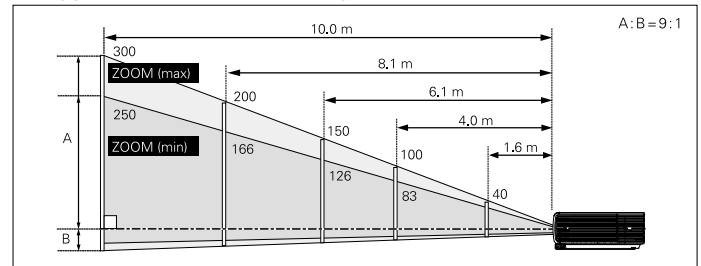

*1 The figures are averages of all products at the time of shipment, and are indicated in accordance with JIS X6911: 2003 Data Projector Specifications Format. The measurement method and conditions are described in Appendix 2.

*2 Lamp mode "Auto" & Dynamic mode

Product appearance and specifications are subject to change without notice. All brands, company names, and product names are trademarks or registered trademarks of their respective holder.

Approximate throw distance / picture size

Screen Size (W x H) mm	40"	100"	150"	200"	300"
4:3 aspect ratio	813 x 610	2032 x 1524	3048 x 2286	4064 x 3048	6095 x 4572
Zoom (min)	1.3 m	3.3 m	5.0 m	6.7 m	10.0 m
Zoom (max)	1.6 m	4.0 m	6.1 m	8.1 m	—

All products manufactured by the Projector Integrated Business Unit of SANYO's DI Company employ a quality management system that has undergone the inspection and registration process of the ISO 9001:2000 international standard.

SANYO's DI Company has received ISO 14001 certification for the environmental management system used in its factory.

Pixelworks ICs are used in this projector

SANYO Electric Co. Ltd.
DI company

© 2007 SANYO Printed in JAPAN 2007.6 SI
SML081