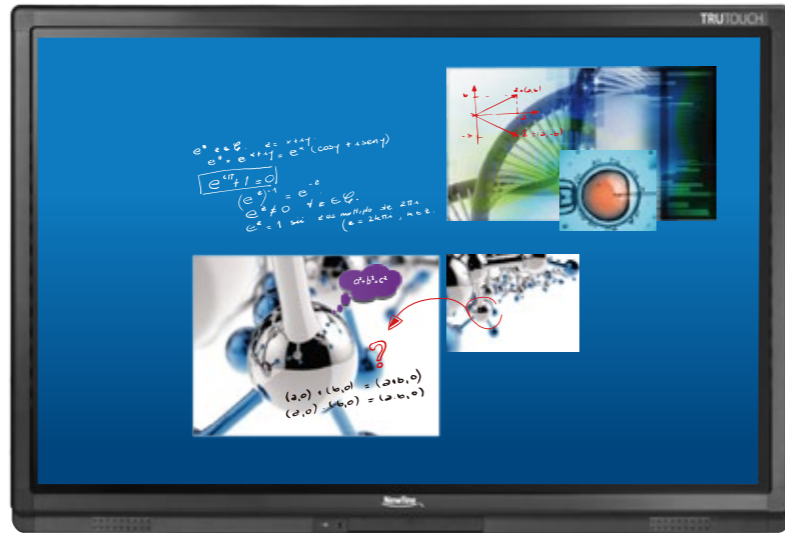

HDMI

Product Advanced Features

Connectivity

Share everything by the way you like to use, not only physical cable to input but also wireless solution.

Zero Training Easy Operation

With its simple user interface no training needed to learn TRUTOUCH. Simply following the icon and use TRUTOUCH basic function without any difficulty.

Excellent Resolution

Antiglare Glass

Responsive 10 points Touch

TRUTOUCH supports multi-touch to 10 points. Creating the interaction environment for conference room.

Integrated Sound Bar

Plug & Play

Support Multiple Input & Output

TRUTOUCH allows users to share information by their own devices. You may find all of the major I/O ports on TRUTOUCH front sides and rear sides as well.

VGA	HDMI	TOUCH-USB	Micro SD	USB	AUDIO
IN x 1	IN x 4, Out x 1	x 4	IN x 1	Android x 2 PC x 2	Audio In (VGA) x1 Audio Out x 1 Earphone x1
MIC	DisplayTouch	RS232	LAN	AV-IN	
IN x 1	IN x 1	x 1	x 2	x 1	