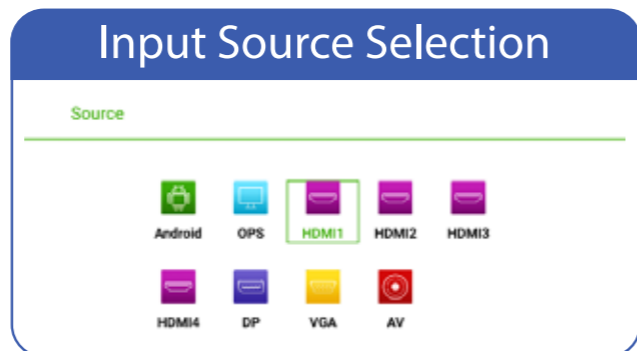

HDMI

Product Advanced Features

Connectivity

Share everything by the way you like to use, not only physical cable to input but also wireless solution.

Zero Training Easy Operation

With its simple user interface no training needed to learn TRUTOUCH. Simply following the icon and use TRUTOUCH basic function without any difficulty.

Excellent Resolution

Antiglare Glass

Responsive 10 points Touch

TRUTOUCH supports multi-touch to 10 points. Creating the interaction environment for conference room.

Integrated Sound Bar

Plug & Play

Support Multiple Input & Output

TRUTOUCH allows users to share information by their own devices. You may find all of the major I/O ports on TRUTOUCH front sides and rear sides as well.

VGA	HDMI	TOUCH-USB	Micro SD	USB	AUDIO
IN x 1	IN x 4, Out x 1	x 4	IN x 1	Android x 2 PC x 2	Audio In (VGA) x1 Audio Out x 1 Earphone x1
MIC	DisplayTouch	RS232	LAN	AV-IN	
IN x 1	IN x 1	x 1	x 2	x 1	