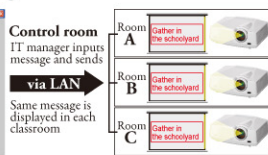

Loud 10W built-in speaker + Audio Mix

Microphone capability with mixing input audio source

Using the "Audio Mix*" feature and wireless microphone sold separately, the presenter's voice is reproduced loud and clear in real-time.

*Only compatible with stereo mini-jack. Not compatible with RCA jack (L/R) or HDMI.

Visual PA broadcasting of various written messages

Using a control room computer equipped with projector-control software, simultaneously send messages (up to 350 characters long) in real-time to projectors connected to the LAN. Ideal for broadcasting important information to multiple rooms in schools or office buildings.