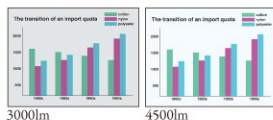

High-power projection – Distance increased 1.5x

The XD600U is equipped with a specially calibrated lens for high-power projection. Projection distances from 1.7 to 2.6m (68in to 102in) are possible using a 60-inch screen, and brilliant, crystal-clear images are assured even when projection distance is short.

Top-loading lamp for easier maintenance

The projection lamp is installed in the upper section of the main body. Whether sitting on a shelf or suspended from the ceiling, lamp replacement is simple and easy*, and there's never a need to move the whole projector.