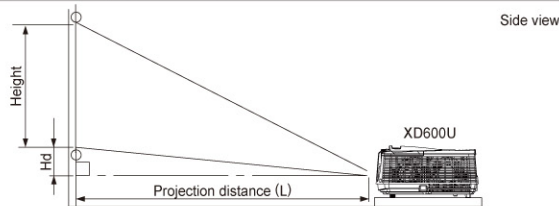

Screen Size and Projection Distance

Screen size chart (4:3 aspect ratio)

Diagonal size	Screen				Distance from screen (L)				Height projected image (Hd)		
	inch	cm	inch	cm	inch	m	inch	m	inch	cm	
40	102	32	81	24	61	45	1.1	67	1.7	3.6	9
60	152	48	122	36	91	68	1.7	102	2.6	5.4	14
80	203	64	163	48	122	91	2.3	137	3.5	7.2	18
100	254	80	203	60	152	115	2.9	171	4.3	9.0	23
150	381	120	305	90	229	173	4.4	258	6.5	13.5	34
200	508	160	406	120	305	231	5.9	344	8.7	18.0	46
250	635	200	508	150	381	289	7.3	431	10.9	22.5	57
300	762	240	610	180	457	348	8.8	517	13.1	27.0	69

The above numbers are approximate, and may be slightly different from the actual measurements.