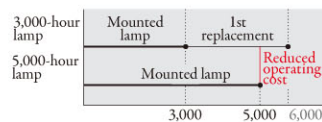

Clear, Smooth Communication

High Brightness 4500lm

NEW XD600U

Ecological & Cost-efficient

Stand-by Mode under 1W*¹

Stand-by (low) mode power consumption is less than 1W, offering increased energy savings and further contributing to environmental preservation.

*1 Stand-by mode with network turned off, 3W in normal mode with network turned on.

Long 5,000hr*² Lamp Life

By increasing the estimated lamp life, we've added the advantages of lower maintenance and reduced operating cost.

■ Lamp Replacement Frequency*³

*2 When used in low lamp mode. Maximum lamp life in standard mode use is 3,000 hours.

*3 Lamp life refers to the average time required for brightness to be reduced by half, and not the time specified in the warranty. Lamp service life may vary widely depending on the environment and conditions, and whether or not cleaning and other maintenance procedures are followed.

Filter-free

DLP™ projectors are structurally airtight, eliminating the need for an intake filter under normal conditions, and lowering costs.