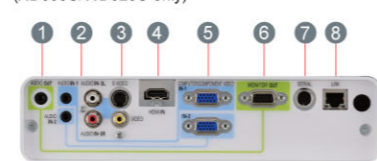

New MOBILE PROJECTOR

FULL HD **FD630U**  
 WXGA **WD620U**  
 XGA **XD600U**

Input and Output Terminals

(XD600U/WD620U only)

- 1 Audio output
- 2 Audio input
- 3 S-Video/Video
- 4 HDMI
- 5 PC/Component video input
- 6 Monitor output
- 7 Serial RS-232C
- 8 LAN (RJ-45)