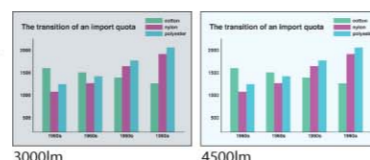

*4: 4500lm for XD600U only, 4000lm for WD620U and FD630U.

High-power projection – Distance increased 1.5x

The FD630U/WD620U/XD600U is equipped with a specially calibrated lens for high-power projection. Projection distances from 1.7 to 2.6m (68in to 102in)*5 are possible using a 60-inch screen, and brilliant, crystal-clear images are assured even when projection distance is short.

*5: When using XD600U.

Array of Convenient Functions

Top-loading lamp for easier maintenance

The projection lamp is installed in the upper section of the main body. Whether sitting on a shelf or suspended from the ceiling, lamp replacement is simple and easy*6, and there's never a need to move the whole projector.