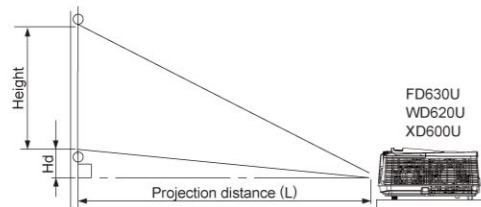

• Compliance with ISO21118-2005 • All brand names and product names are trademarks, registered trademarks or trade names of their respective holders

Screen Size and Projection Distance

Side view

The above numbers are approximate, and may be slightly different from the actual measurements.

Screen size chart (FD630U)

Diagonal size	Screen (16 : 9)		Distance from screen (L)		Height projected image (Hd)
	Width (W)	Height (H)	Shortest (Wide)	Longest (Tele)	
inch	inch	inch	inch	inch	inch
cm	cm	cm	cm	cm	cm
40	102	35	89	20	50
60	152	52	133	29	75
80	203	70	177	39	100
100	254	87	221	49	125
150	381	131	332	74	187
200	508	174	443	98	249
250	635	218	553	123	311
300	762	261	664	147	374

Screen size chart (WD620U)

Diagonal size	Screen (16 : 10)		Distance from screen (L)		Height projected image (Hd)
	Width (W)	Height (H)	Shortest (Wide)	Longest (Tele)	
inch	inch	inch	inch	inch	inch
cm	cm	cm	cm	cm	cm
40	102	34	86	21	54
60	152	51	129	32	61
80	203	68	172	42	108
100	254	85	215	53	135
150	381	127	323	79	202
200	508	170	431	106	269
250	635	212	538	132	337
300	762	254	646	159	404

Screen size chart (XD600U)

Diagonal size	Screen (4 : 3)		Distance from screen (L)		Height projected image (Hd)
	Width (W)	Height (H)	Shortest (Wide)	Longest (Tele)	
inch	inch	inch	inch	inch	inch
cm	cm	cm	cm	cm	cm
40	102	32	81	24	61
60	152	48	122	36	91
80	203	64	163	48	122
100	254	80	203	60	152
150	381	120	305	90	229
200	508	160	406	120	305
250	635	200	508	150	381
300	762	240	610	180	457