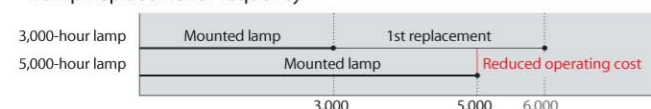

Lamp Replacement Frequency*3

*2: When used in low lamp mode. Maximum lamp life in standard mode use is 3,000 hours.
*3: Lamp life refers to the average time required for brightness to be reduced by half, and not the time specified in the warranty. Lamp service life may vary widely depending on the environment and conditions, and whether or not cleaning and other maintenance procedures are followed.

Filter-free

DLP™ projectors are structurally airtight, eliminating the need for an intake filter under normal conditions, and lowering costs.

Exceptionally Quiet

Silent 29dBA Operation (in low mode)

Like giving a presentation in a suburban residential area in the middle of the night! That's the operating sound level promised by the FD630U/WD620U/XD600U.

Clear, Vivid Images

High brightness 4500lm*4 and high contrast 2000:1

A high brightness and a high contrast level for presentations in large meeting rooms and conference halls.