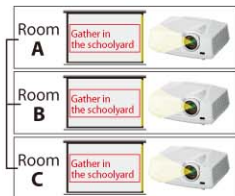

Specifications

Model	FD630U
Display technology	0.65" 1-chip DMD
Resolution	1920 x 1080 (total 2,073,600 pixels)
Brightness	4000lm
Contrast ratio	2000 : 1
Picture size	40" - 300"
Throw ratio	1.4 - 2.1
Source lamp	230W (shut-off time 5000hr) in low mode, 280W (shut-off time 3000hr) in standard mode
PC compatibility	640 x 480 - 1920 x 1200, True : 1920 x 1080, sync on green available
Video compatibility	NTSC / NTSC 4.43 / PAL (including PAL-M, N) / SECAM / PAL-60 Component video; 480i/p (525i/p), 576i/p (625i/p), 720p (750p), 1080i (1125i 50/60Hz), 1080p (1125p 50/60Hz)
Input terminals	RGB; mini D-sub 15pin x 2 Video; RCA x 1, S-VIDEO x 1 Digital; HDMI x 1 Audio; stereo mini jack (ø3.5mm) x 2, RCA jack (L/R) x 1
Output terminals	RGB; mini D-sub 15pin x 1 Audio; stereo mini jack (ø3.5mm) x 1
Communication terminal	RS-232C; mini DIN 8pin x 1 LAN; RJ-45 x 1
Audio speaker	10W mono
Dimensions (W x H x D)	345 x 129 x 270 mm / 13.6 x 5.1 x 10.6 inch
Weight	3.8kg / 8.3lbs
Power requirements	AC 100-240V, 50/60Hz
Optional lamp	VLT-XD600LP

* Compliance with ISO21118-2005

* All brand names and product names are trademarks, registered trademarks or trade names of their respective holders