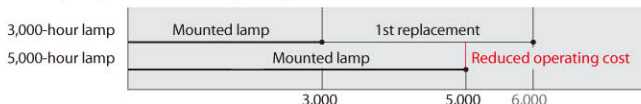

■ Lamp Replacement Frequency*³

*²; When used in low lamp mode. Maximum lamp life in standard mode use is 3,000 hours.

*³; Lamp life refers to the average time required for brightness to be reduced by half, and not the time specified in the warranty. Lamp service life may vary widely depending on the environment and conditions, and whether or not cleaning and other maintenance procedures are followed.

Filter-free

DLP™ projectors are structurally airtight, eliminating the need for an intake filter under normal conditions, and lowering costs.

Exceptionally Quiet

Silent 29dBA Operation (in low mode)

Like giving a presentation in a suburban residential area in the middle of the night! That's the operating sound level promised by the FD630U.

Clear, Vivid Images

High brightness 4000lm*⁴ and high contrast 2000:1

A high brightness and a high contrast level for presentations in large meeting rooms and conference halls.