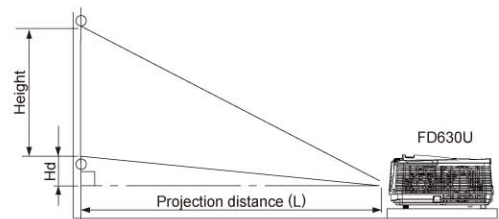

Control room
IT manager inputs message and sends
via LAN
Same message is displayed in each classroom

Specifications

Model	FD630U
Display technology	0.65" 1-chip DMD
Resolution	1920 x 1080 (total 2,073,600 pixels)
Brightness	4000lm
Contrast ratio	2000 : 1
Picture size	40" - 300"
Throw ratio	1.4 - 2.1
Source lamp	230W (shut-off time 5000hr) in low mode, 280W (shut-off time 3000hr) in standard mode
PC compatibility	640 x 480 - 1920 x 1200, True : 1920 x 1080, sync on green available
Video compatibility	NTSC / NTSC 4.43 / PAL (including PAL-M, N) / SECAM / PAL-60 Component video; 480i/p (525i/p), 576i/p (625i/p), 720p (750p), 1080i (1125i 50/60Hz), 1080p (1125p 50/60Hz)
Input terminals	RGB; mini D-sub 15pin x 2 Video; RCA x 1, S-VIDEO x 1 Digital; HDMI x 1 Audio; stereo mini jack (ø3.5mm) x 2, RCA jack (L/R) x 1
Output terminals	RGB; mini D-sub 15pin x 1 Audio; stereo mini jack (ø3.5mm) x 1
Communication terminal	RS-232C; mini DIN 8pin x 1 LAN; RJ-45 x 1
Audio speaker	10W mono
Dimensions (W x H x D)	345 x 129 x 270 mm / 13.6 x 5.1 x 10.6 inch
Weight	3.8kg / 8.3lbs
Power requirements	AC 100-240V, 50/60Hz
Optional lamp	VLT-XD600LP

* Compliance with ISO21118-2005

* All brand names and product names are trademarks, registered trademarks or trade names of their respective holders

Screen size and Projection distance

Side view

Screen size chart (FD630U)

Screen (16 : 9)		Distance from screen (L)				Height projected image (Hd)					
		Shortest (Wide)		Longest (Tele)							
Diagonal size	Width (W)	Height (H)	inch	m	inch	m	inch	cm			
40	102	35	89	20	50	47	1.2	71	1.8	6.6	17
60	152	52	133	29	75	71	1.8	107	2.7	9.9	25
80	203	70	177	39	100	96	2.4	144	3.6	13.2	34
100	254	87	221	49	125	120	3.1	180	4.6	16.5	42
150	381	131	332	74	187	182	4.6	271	6.9	24.7	63
200	508	174	443	98	249	243	6.2	362	9.2	33.0	84
250	635	218	553	123	311	304	7.7	453	11.5	41.2	105
300	762	261	664	147	374	365	9.3	-	-	49.5	126