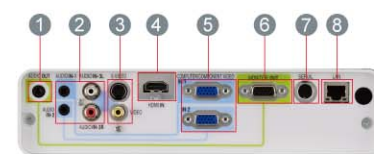

Input and Output Terminals

1. 1 Audio output
2. 2 Audio input
3. 3 S-Video/Video
4. 4 HDMI
5. 5 PC/Component video input
6. 6 Monitor output
7. 7 Serial RS-232C
8. 8 LAN (RJ-45)

MITSUBISHI ELECTRIC CORPORATION

三菱電機菱電空調・影像設備(香港)有限公司

■辦事處：香港北角電氣道169號宏利保險中心7樓 電話：2510 1505

■維修中心：葵涌打磚坪街26-38號24樓 電話：2427 8484

網址：www.mitsubishi-ryoden.com.hk

Specifications subject to change without notice.