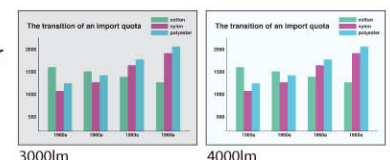

High-power projection – Distance increased 1.5x

The FD630U is equipped with a specially calibrated lens for high-power projection.

Projection distances from 1.8 to 2.7m are possible using a 60-inch screen, and brilliant, crystal-clear images are assured even when projection distance is short.

人も地球も、気持ちよく。