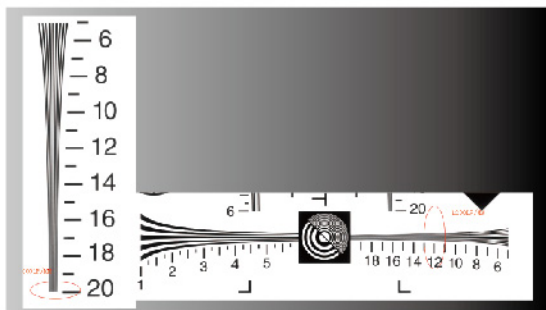

Desktop Visualizer

*High quality CMOS sensor
12X high resolution optical lens
Dazzling, incredible crystal-clear image
Provides better user experience*

Unique foldable design

XGA / SXGA / WXGA
720P / 1080P / 16:9

A3 shooting area
38.5cm high

High Resolution
1200 TV Line

Camera Module

TVD-050 Resolution

Vertical 2000 TV Line
Horizontal 1200 TV Line

ISO 12233 Resolution Test Card

Function and Effects

- Virtual Whiteboard, Image Annotation, Spotlight, Reading Window, Mask, Mirror, Rotation, B&W, Negative
- Support more effects : PIP, Top/Bottom & Right/left, Image Split Comparison, Scroll to Zoom in/out, Pan
- Support full HD video record
- Build in Clear TEXT, Clear Image enhance technology
- Build in 3D noise reduction technology
- Capture what you see : support image capture, video record, support annotation on picture and video

Product Specification

Sensor	2.4M (SONY sensor)
Lens	12X Optical Zoom 10X Digital Zoom
Shooting Area	A3
Video Resolution	"XGA : 1024*768 SXGA : 1280*1024 WXGA : 1366*768 1080P : 1920*1080 720P : 1280*720
Image Resolution	5 Mega
Frame Rate	1080P@60fps
Image Rotation	180°
Input Connector	C-Video : RCA (1) Audio : Mini Jack (1) MIC : Phone Jack (1) VGA : DB15FLC (1) HDMI (1) USB 2.0 (2)
Output Connector	VGA : DB15FLC (1) C-Video : RCA (1) Audio : Mini Jack (1) HDMI : (1)
USB (UVC)	√
Video Output	√
On board Memory	Max 200PCS
Memory Card	SD
Motorized	√
White Balance	Auto
Image Split	Yes
Negative/Positive conversion	Yes
Black/White and color selection	Yes
Image Freeze	Yes
Remote Controller	Yes