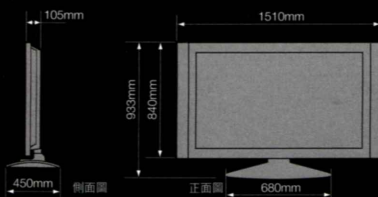

型號 Model: 42PD8800TA
機座型號 Stand Model: SD8G4237