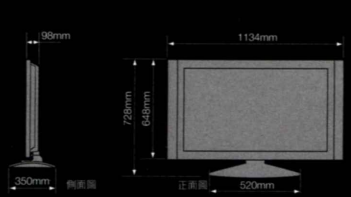

* 等離子電視機屬高度精密的產品，螢幕會存有少數不放光點及長期放光點，此乃正常現象並非產品缺陷。 * 所有電視畫面均為模擬畫面。 * 上述規格和設計如有變更，恕不另行通知。
* 由於印刷關係，產品顏色可能與實物略有不同。
* Due to advanced technology of Plasma TV, some parts of the screen may not light, while in other parts dots will always light. This is normal and is not a malfunction.
* All TV pictures are simulated. * Specifications & design are subject to change without notice
* The colours of products shown are approximate and may differ from the actual colours.