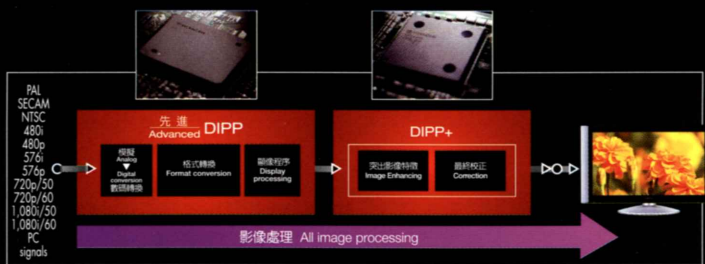

新世代 Picture Master 增強演繹 絕色新嶺域

■ 超高質數碼影像處理科技 挑戰視覺極限

突破視野的全新 Picture Master 超高質數碼影像處理科技，由圖像分析配合高速運算程序，將等離子電視機的色彩終極提昇，同時能自動測定平均及最高光亮度，加強黑色影像的層次感，展現更璀璨自然的色彩。

■ 先進 DIPP 及 DIPP+ 影像處理器 斬露璀璨色彩

能有效把每個影像訊號解讀為屏幕最高顯現像素，營造更豐富的色彩、更細膩的畫質、更分明的光暗對比度。

▲ 全新 Picture Master 的數碼訊號處理程序 New digital signal processing of Picture Master