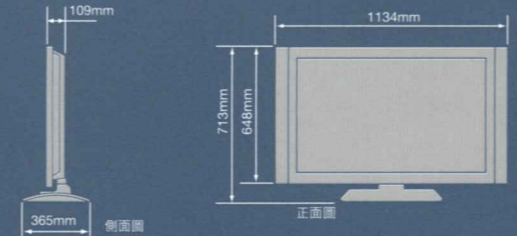

輸入制式 Input Signal	視頻訊號 Video Signal	PAL / SECAM / NTSC3.58 / NTSC4.43 / PAL-60 / PAL-M / PAL-N
	色差訊號 Component Signal	480i/p, 576i/p, 720p (50/60Hz), 1080i (50/60Hz)
	HDMI 輸入 (2組) HDMI Signal (2 sets) 視頻模式 Video mode	480i/p, 576i/p, 720p(50/60Hz), 1080i(50/60Hz), VGA, 1080p
	Analog RGB 訊號 Analog RGB Signal	VGA-SXGA (FH: 30 to 80 kHz, IV: 56 to 85 Hz)
輸入訊號及端子 Signal Input / Terminals	RGB輸入 RGB Input	RGB : mini D-sub 15P
	控制端子 Control Terminal	RS-232C: D-Sub 9 pin
	相片輸入 Photo Input	USB連接埠及SD卡插口 USB Terminal & SD Card Slot
	視頻輸入 Video Input	Video 1 (CVBS/Y, Pb, Pr) + (L, R): RCA pin Video 2 (CVBS/Y, Pb, Pr) + (L, R): RCA pin Video 3 (CVBS, S-video) + (L, R): RCA pin Video 4 (CVBS, S-video) + (L, R): RCA pin (Side Input) HDMI 1 (Video) HDMI 2 (Video) (L, R): RCA pin
操作 Operation	HDMI / PC 音頻(模擬)輸入 HDMI / PC Audio (Analog) Input	(L, R): RCA pin
	遙控旋轉機座 Remote-controlled Swivel Stand	有 Yes
	語言螢幕顯示 OSD Languages	英文/繁體及簡體中文/俄文/阿拉伯文 English/T&S Chinese/Russian/Arabic
	時間器 Timer	有 Yes
調頻系統 Tunning System	屏幕保護功能 Screen Saver	有 Yes
	屏幕擦拭 Screen Wipe	有 Yes
	雙調諧器 Twin Tuner	有 Yes
	完全國際線路 Full multi-system	有 Yes
	接收制式 System of Reception	
	射頻 RF : W-V / U tuner NTSC-M SECAM B, G / D, K / K1 PAL B, G, H / I / D, K	有 Yes
視頻 Video : PAL, SECAM, NTSC 3.58, NTSC 4.43, PAL 60, PAL-N, PAL-M		
色差視頻 : 480 i/p, 576 i/p, 720p (50/60), Component Video 1080i (50/60)		

* 等離子電視機屬高度精密的產品，螢幕會存有少數不放光點及長期放光點，此乃正常現象並非產品缺陷。 * 所有電視畫面均為模擬畫面。 * 上述規格和設計如有變更，恕不另行通知。 * 由於印刷關係，產品顏色可能與實物時有不同。
* Due to advanced technology of Plasma TV, some parts of the screen may not light, while in other parts dots will always light. This is normal and is not a malfunction. * All TV pictures are simulated. * Specifications & design are subject to change without notice. * The colours of products shown are approximate and may differ from the actual colours.