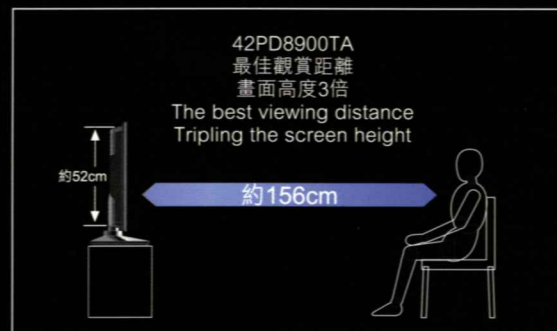

### ■ Remote-control Swivel Stand

Industry-first plasma TV remote-control swivel stand, move 30° left and right.

### ■ The best Viewing Distance

Enjoy the best viewing distance that is tripling the screen height, where Hitachi Picture Master HD can provide you an optimum visual experience.

▲ 屏幕高度約 52cm x 3 = 最佳視聽距離

The best viewing distance = 3 x screen height (52cm)

▲ 圖中之機座非隨機附件，需另行訂購。  
The base is an optional accessory and sold separately.