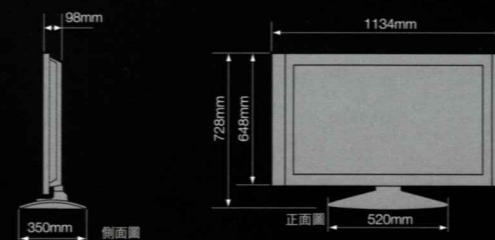

輸入制式 Input Signal	視頻訊號 Video Signal	PAL / SECAM / NTSC3.58 / NTSC4.43 / PAL-60 / PAL-M / PAL-N
	色差訊號 Component Signal	480i/p, 576i/p, 720p (50/60Hz), 1080i (50/60Hz)
	HDMI 輸入 (2組) HDMI Signal (2 sets) 視頻模式 Video mode	480i/p, 576i/p, 720p(50/60Hz), 1080i(50/60Hz), VGA
	Analog RGB 訊號 Analog RGB Signal	VGA-UXGA (15kHz, 30 to 106kHz, 50Hz to 85Hz)
輸入訊號及端子 Signal Input / Terminals	RGB輸入 RGB Input	RGB : mini D-sub 15P Audio : Stereo mini jack
	控制端子 Control Terminal	RS-232C; D-Sub 9 pin
	相片輸入 Photo Input	USB連接埠及SD卡插口 USB Terminal & SD Card Slot
	視頻輸入 Video Input	Video 1 (CVBS/Y, Pb, Pr) + (L, R): RCA pin Video 2 (CVBS/Y, Pb, Pr) + (L, R): RCA pin Video 3 (CVBS, S-video) + (L, R): RCA pin Video 4 (CVBS) + (L, R): RCA pin Video 5 (CVBS, S-video) + (L, R): RCA pin HDMI 1 (Video) HDMI 2 (Video) + 3.5mm Stereo Mini Jack
操作 Operation	遙控旋轉機座 Remote-controlled Swivel Stand	有 Yes
	語言螢幕顯示 OSD Languages	英文 / 繁體及簡體中文 / 俄文 / 日文 English / T & S Chinese / Russian / Japanese
	時間器 Timer	有 Yes
	屏幕保護功能 Screen Saver	有 Yes
調頻系統 Tuning System	屏幕擦拭 Screen Wipe	有 Yes
	雙調諧器 Twin Tuner	有 Yes
	完全國際線路 Full multi-system	有 Yes
	接收制式 System of Reception	有 Yes
射頻 RF : W-V / U tuner		
NTSC-M		
SECAM B, G / D, K / K1		
PAL B, G, H / I / D, K		
視頻 Video : PAL, SECAM, NTSC 3.58, NTSC 4.43, PAL 60,		
PAL-N, PAL-M		
色差視頻 : 480 i/p, 576 i/p, 720p (50/60),		
Component Video 1080i (50/60)		

* 等離子電視機屬高度精密的產品，螢幕會存有少數不放光點及長期放光點，此乃正常現象並非產品缺陷。 * 所有電視畫面均為模擬畫面。 * 上述規格和設計如有變更，恕不另行通知。 * 由於印刷關係，產品顏色可能與實物略有不同。

* Due to advanced technology of Plasma TV, some parts of the screen may not light, while in other parts dots will always light. This is normal and is not a malfunction. * All TV pictures are simulated. * Specifications & design are subject to change without notice. * The colours of products shown are approximate and may differ from the actual colours.