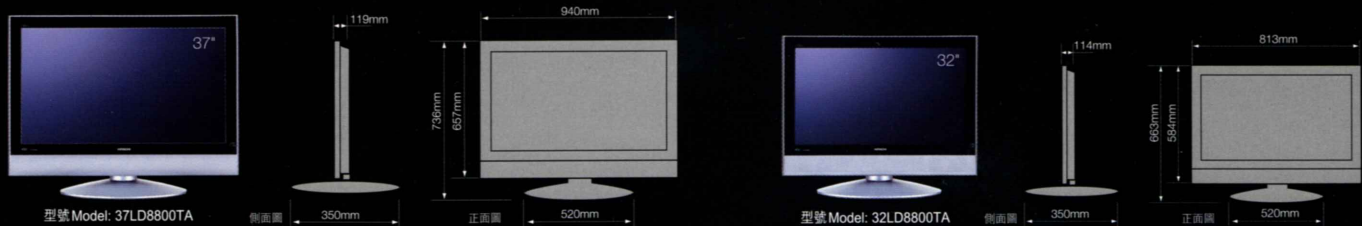

型號 Model	32LD8800TA	37LD8800TA		
影像 Visual	有效顯示尺寸 Effective Display Area (毫米 mm)	698 x 392	819.6 x 460.8	
	橫直比 Aspect Ratio	16 : 9		
	像素 Pixels	1,366 x 768		
	點距 Pixel Pitch	水平 Horizontal 0.51 mm 垂直 Vertical 0.51 mm	水平 Horizontal 0.60 mm 垂直 Vertical 0.60 mm	
	色彩 Colours	16.77百萬 16.77million		
	屏幕亮度 Panel Luminance	500cd/m²		
	對比度 Contrast Ratio	800 : 1		
	灰度 Gray Level	256		
水平 / 垂直觀看角度 Horizontal / Vertical Viewing Angle	178°			
一般規格 General	電源 Power Supply	AC100-240V		
	頻率 Frequencies	50 / 60Hz		
	電力消耗 Power Consumption	150W	178W	
	電力備用 Power Standby	< 1W (100-220V) < 1.1W (240W)		
	屏幕淨重(公斤) Net Weight of Panel (kg)	21.9 (不連機座) 27.6 (連機座)	27.2 (不連機座) 32.9 (連機座)	
畫面 Picture	核型濾波器 Comb Filter	3D Y/C		
	減少噪音干擾 Noise Reduction	有 Yes		
	亮度 / 顏色瞬時改善 / 黑色增加 LTI / CTI / Black Enhancement	有 Yes		
	畫面模式 Picture Mode	3 (動態 / 自然 / 影院 Dynamic / Natural / Cinema)		
	白色平衡 White Balance	4 (冷色 / 常態 / 暖色 / 黑-白 Cool / Normal / Warm / Black & White)		
	屏幕功能 Screen Function	5 (全景 / 縮放 / 影院 / 完整 / 4:3 Panoramic / Zoom / Cinema / Full / 4:3)		
	動態對比功能 Dynamic Contrast	有 Yes - Picture Master		
	數碼色彩處理 Digital Colour Management	有 Yes - Picture Master		
	影像識別技術 Image Recognition Technology	有 Yes - Picture Master		
	電影模式 Film Theater	有 Yes		
	數碼影像處理器 Digital Image Pixel Processor	Picture Master (Advanced DIPP + DIPP+)		
	聲頻 Audio	多畫面中畫功能 Multi-window Function	有(畫中畫、2格、4格、12格) Yes (PinP, Split, 4,12)	
數碼擴音器 Digital Amplifier		有 Yes (全數碼音響 Full Digital Sound)		
環迴立體聲 Surround Sound		SRS WOW + SRS TruSurround 5.1		
自動音量調整 Auto Volume Leveling		有 Yes (完美音量 Perfect Volume)		
聲音模式 Sound Mode		4 (電影 / 音樂 / 對白 / 常用 Movie / Music / Speech / Favourite)		
音效輸出 RMS Output		20W		
超低音輸出 Sub Woofer Out		有 Yes		
BBE 校正 BBE Correction		有 Yes		
AV 輸出(顯示屏輸出) AV Output (Monitor Out)		1 (CVBS + L/R) : RCA pin		
AV 輸出(頭戴式耳機) AV Output (Head phone)		有 Yes		
麗音 Nicam / A2		有 Yes		
輸入制式 Input Signal	視頻訊號 Video Signal	PAL / SECAM / NTSC3.58 / NTSC4.43 / PAL-60 / PAL-M / PAL-N		
	色差訊號 Component Signal	480i/p, 576i/p, 720p (50/60Hz), 1080i (50/60Hz)		
	HDMI 輸入(2組) HDMI Signal (2 sets) 視頻模式 Video mode	480i/p, 576i/p, 720p(50/60Hz), 1080i(50/60Hz), VGA		
	Analog RGB 訊號 Analog RGB Signal	VGA-UXGA (15kHz, 30 to 106kHz, 50Hz to 85Hz)		
輸入訊號及端子 Signal Input / Terminals	RGB輸入 RGB Input	RGB : mini D-sub 15P Audio : Stereo mini jack		
	控制端子 Control Terminal	USB連接埠及SD卡插口 USB Terminal & SD Card Slot		
	相片輸入 Photo Input	RS-232C D-Sub 9 pin		
	視頻輸入 Video Input	Video 1 (CVBS/Y, Pb, Pr) + (L, R) : RCA pin Video 2 (CVBS/Y, Pb, Pr) + (L, R) : RCA pin Video 3 (CVBS, S-video) + (L, R) : RCA pin Video 4 (CVBS) + (L, R) : RCA pin Video 5 (CVBS, S-video) + (L, R) : RCA pin HDMI 1 (Video) HDMI 2 (Video) + 3.5mm Stereo Mini Jack		
	遙控旋轉機座 Remote-controlled Swivel Stand	有 Yes		
操作 Operation	語言螢幕顯示 OSD Languages	英文 / 繁體及簡體中文 / 俄文 / 日文 English / T & S Chinese / Russian / Japanese		
	時間器 Timer	有 Yes		
	屏幕保護功能 Screen Saver	有 Yes		
	屏幕擦拭 Screen Wipe	有 Yes		
調頻系統 Tuning System	雙調諧器 Twin Tuner	有 Yes		
	完全國際線路 Full multi-system	有 Yes		
	接收制式 System of Reception			
	射頻 RF : W-V / U tuner NTSC-M SECAM B, G / D, K / K1 PAL B, G, H / I / D, K	有 Yes		
	視頻 Video : PAL, SECAM, NTSC 3.58, NTSC 4.43, PAL-60, PAL-N, PAL-M 色差視頻 : 480i/p, 576i/p, 720p(50/60), Component Video 1080i(50/60)			

* 液晶電視機屬高度精密的產品，螢幕會存有少數不放光點及長期放光點，此乃正常現象並非產品缺陷。* 所有電視畫面均為模擬畫面。* 上述規格和設計如有變更，恕不另行通知。
* 由於印刷關係，產品顏色可能與實物略有不同。
* Due to advanced technology of LCD TV, some parts of the screen may not light, while in other parts dots will always light. This is normal and is not a malfunction.
* All TV pictures are simulated. * Specifications & design are subject to change without notice * The colours of products shown are approximate and may differ from the actual colours.