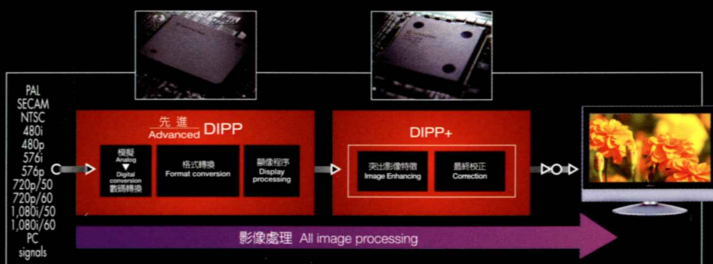

新世代 Picture Master 增強演繹 絕色新嶺域

■ 超高質數碼影像處理科技 挑戰視覺極限

突破視野的全新 Picture Master 超高質數碼影像處理科技，由圖像分析配合高速運算程序，將液晶電視機的色彩終極提昇，同時能自動測定平均及最高光亮度，加強黑色影像的層次感，展現更璀璨自然的色彩。

■ 先進 DIPP 及 DIPP+ 影像處理器 斬露璀璨色彩

能有效把每個影像訊號解讀為屏幕最高顯現像素，營造更豐富的色彩、更細膩的畫質、更分明的光暗對比度。

▲ 全新 Picture Master 的數碼訊號處理程序 New digital signal processing of Picture Master

■ 全新影像識別技術 全面提昇黑色演繹力

將影像特徵加以分析，加強影像黑色部份的層次感，深淺有致，突破黑色層次的表演力。