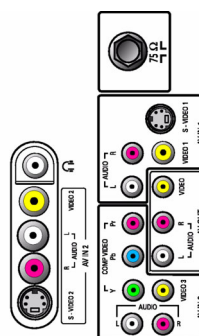

Smart Picture and Smart Sound

Philips preset modes for Smart Picture and Smart Sound provide you with direct access via a single key on the remote control. You can select optimized picture and sound settings for the various picture modes such as Eco, Natural, Rich, Multimedia and Personal, and sound modes such as Movie, Voice, Music and Personal.

10 page Smart Text

The teletext is a common system transmitted by most broadcasters. The 10 page smart text feature gives you fast access to information when changing pages.

DVI-D input

A DVI-D input makes an uncompressed digital RGB connection from source to screen. By eliminating the conversion of the digital signal to analog, it delivers an unblemished image. Thanks to the non-degraded signal, you get less flicker and a clearer picture. The DVI input is fully backward compatible with HDMI sources, and also uses HDCP copy protection.