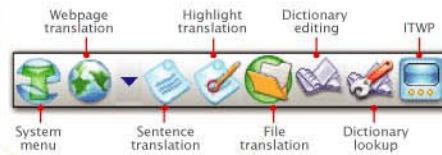

Webpage translation

Translates entire webpages into the language you want. It's a great helper in surfing on the internet and localizing a website.

Transwhiz wizard

A handy translation program specially designed for translation of internet web page, e-mail and file etc.