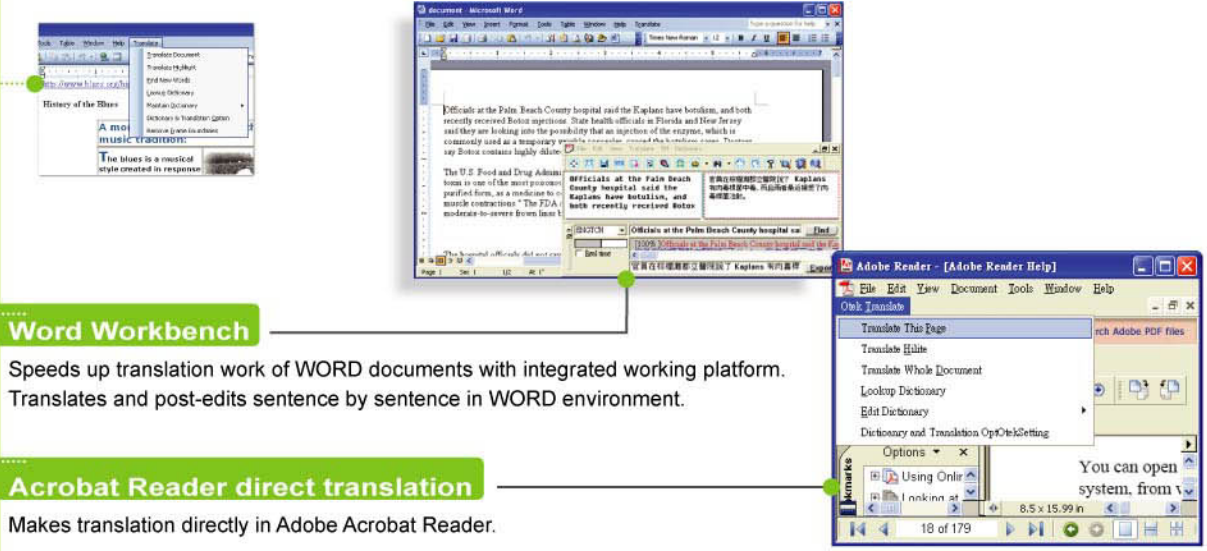

Word Workbench
Speeds up translation work of WORD documents with integrated working platform. Translates and post-edits sentence by sentence in WORD environment.

Acrobat Reader direct translation
Makes translation directly in Adobe Acrobat Reader.