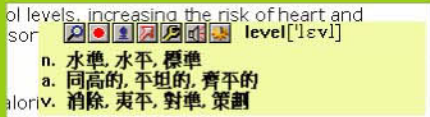

Mouse-point instant translation

Simply points your mouse to the line of the text or the word you wish to translate. Its translation will be displayed instantaneously.

BIG5, GB conversion

Provides conversion between Traditional and Simplified Chinese. Specific phrases can be designated to be replaced during conversion.