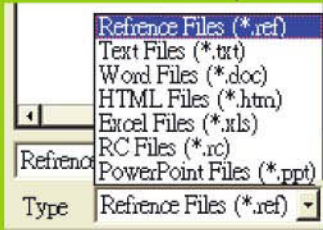

Translation of most file format

Supports to translate most file formats such as TXT, WORD document, Excel spreadsheet, Outlook mail, HTML webpage, PowerPoint file and RC files etc.

Remote translation via Internet

Makes translation either on your own PC or on OTEK multilingual translation server via Internet.

Automation Server support

Integrates translation functions (word, sentence & file translation) into your own application with Automation Server API.

Mouse-point instant translation

Simply points your mouse to the line of the text or the word you wish to translate. Its translation will be displayed instantaneously.

BIG5, GB conversion

Provides conversion between Traditional and Simplified Chinese. Specific phrases can be designated to be replaced during conversion.

Reverse translation

Provides reverse translation of output to check the accuracy.

Glossary search

Searches a file for glossaries (words or phrases) which appear more than a pre-designated number of times.

Translation analysis diagram

Displays tree-like translation analysis diagram for the translated sentence.

Customized translation engine

Makes your own translation engine and translation memory for any specific language.

Batch mode translation

Preschedule multiple documents for translation in a batch mode.

English & Chinese text-to-speech

Reads word, sentence or the entire English or Chinese article. A great tool for learning English or Chinese.

Webpage translation

Translates entire webpages into the language you want. It's a great helper in surfing on the internet and localizing a website.

Transwhiz wizard

A handy translation program specially designed for translation of internet web page, e-mail and file etc.