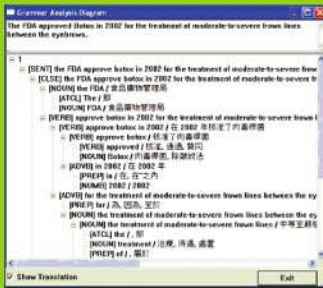

Glossary search

Searches a file for glossaries (words or phrases) which appear more than a pre-designated number of times.