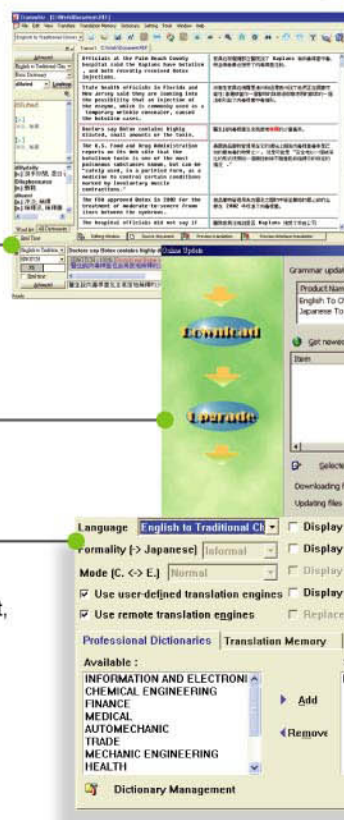

Satisfy your needs of fast

and high quality translation

Transwhiz

Word Workbench
Speeds up translation work of WORD documents with integrated working platform. Translates and post-edits sentence by sentence in WORD environment.

Acrobat Reader direct translation
Makes translation directly in Adobe Acrobat Reader.

Translation Memory Database
Edits and saves translation result along with source sentence to translation memory for future translation and for post-editing use. You'll never need to translate the same sentence for the second time.

MS Office direct translation
Makes translation directly in MS Word, Excel, Outlook and PowerPoint with original tables and graphics preserved.

Integrated Translation Working Platform
Makes translation on the integrated working platform with simultaneous display of multiple features (translation, dictionary lookup, memory search etc.) on the screen. A convenient platform for translation and post-translation editing task.

Regular update of program and grammar
Provides built-in automatic routine for periodically updating new program and grammar via Internet.

Professional dictionaries
Provides a variety of Professional Dictionaries including Computer & Electronics, Mechanical Engineering, Civil Engineering, Chemical Engineering, Medicine, Law, Financing, Trading, Management, Automechanic, Military, Health Care etc.

Translation with Finance dictionary

Source	The Nasdaq composite index gained 29.02, or 1.41 percent, to 2,086.66, the index's best close since Jan. 18.
Translation without professional dictionary	那斯達克綜合指數得到 29.02, 或 1.41% 到 2,086.66, 自從一月 18 日以後的索引最好結果。
Translation with professional dictionary	那斯達克綜合指數上揚 29.02 點或 1.41% 為 2,086.66 點, 自從一月 18 日以後的指數的最佳收盤。