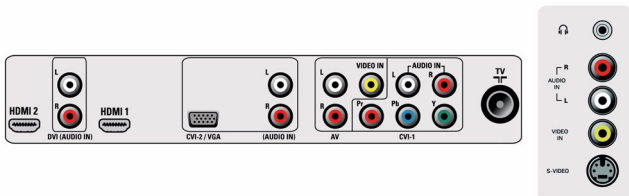

- **Child Protection:** Child Lock
- **Clock:** Sleep Timer, Wake up Clock
- **Ease of Installation:** Auto Programme Naming, Autostore, Fine Tuning, Program Name, Sorting
- **Ease of Use:** Program List, Side Control, Smart Picture Control, Smart Sound Control
- **Picture in Picture:** Picture in graphics, Twin page text
- **Remote Control:** TV, DVD, Multi-functional
- **Remote control type:** RCFE06FRS00
- **Screen Format Adjustments:** 4:3, Movie expand 14:9, Movie expand 16:9, Subtitle Zoom, Super Zoom, Widescreen
- **Teletext:** 10 page Smart Text
- **Teletext enhancements:** 4 favourite pages, Program information Line
- **VESA Mount:** 800 x 400 mm

Accessories

- **Included Accessories:** Table top stand, Wall mounting bracket, Power cord, Quick start guide, User Manual, Warranty certificate, Remote Control, Batteries for remote control
- **Optional accessories:** Floor stand

Dimensions

- **Dimensions (with base) (W x H x D):** 1249 x 760 x 305 mm
- **Dimensions (without base) (W x H x D):** 1249 x 697 x 111 mm
- **Weight incl. Packaging:** 47 kg
- **Product weight:** 32 kg
- **Box dimensions (W x H x D):** 1364 x 957 x 330 mm
- **Color cabinet:** Silver Frost Bi-Color with Tempered Glass Deco Front

Power

- **Ambient temperature:** 5 °C to 40 °C
- **Mains power:** AC 220 - 240 V +/- 10%
- **Power consumption:** 90 W Normal Operation W
- **Standby power consumption:** < 1 W

Stereo system					Transmission system					
NICAM DK	2CS BG	NICAM I	NICAM BG	NICAM LL'	PAL BG	PAL D/K	PAL I	SECAM BG	SECAM DK	SECAM LL'
•	•	•	•	•	•	•	•	•	•	•

Date of issue 2006-10-05

Version: 9.0

12 NC: 8670 000 231 98
EAN: 87 10895 94305 5

Specifications are subject to change without notice.
Trademarks are the property of Koninklijke Philips Electronics N.V. or their respective owners.
© 2006 Koninklijke Philips Electronics N.V.
All Rights reserved.
www.philips.com